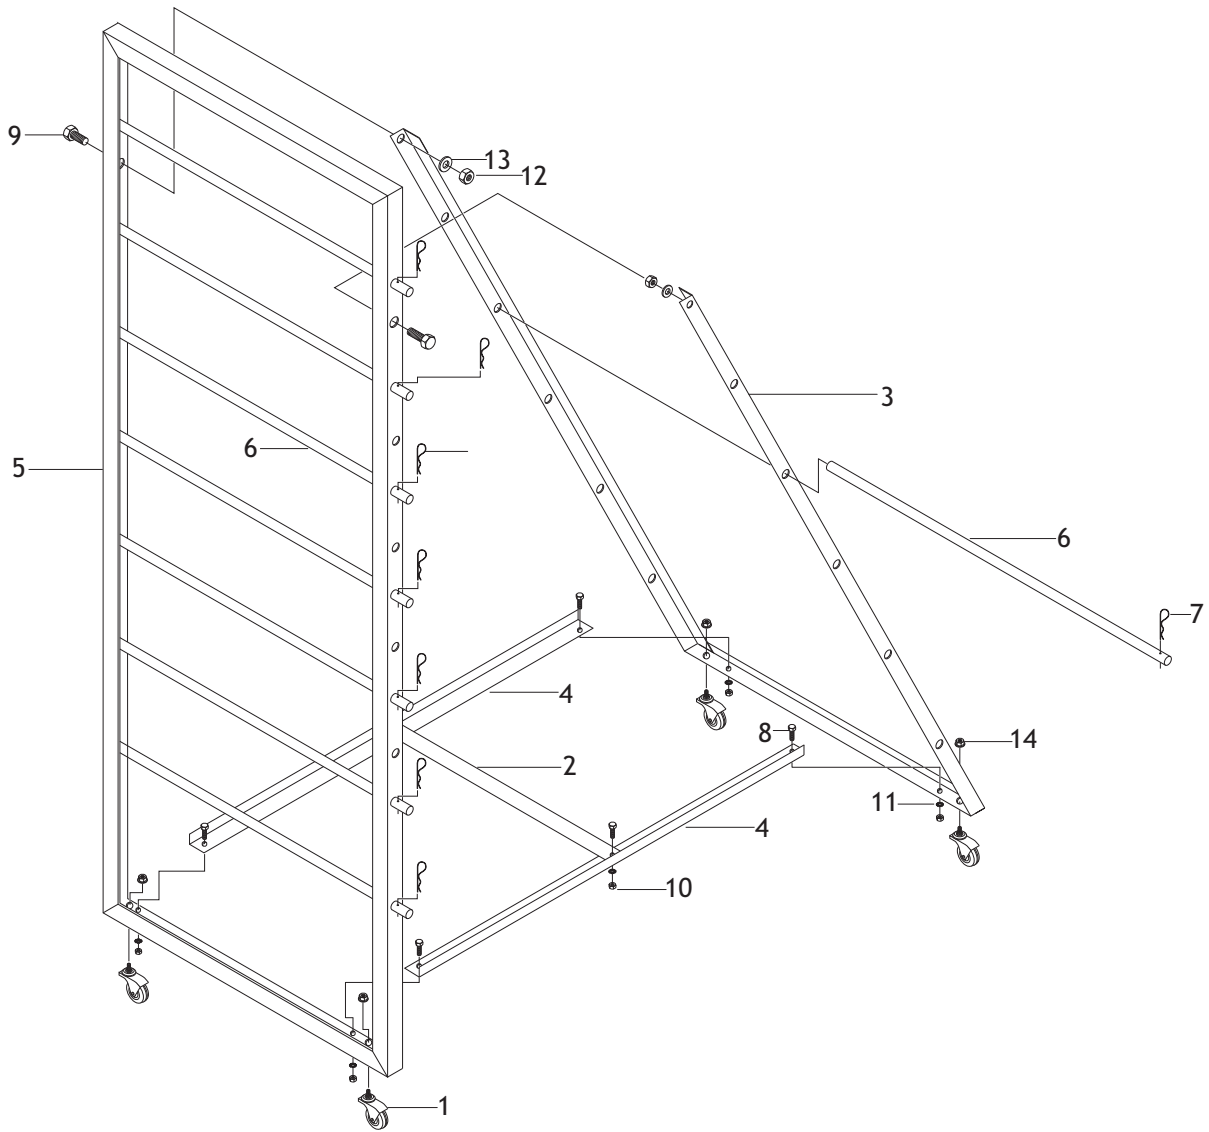

PARTS BREAKDOWN

Parts List

REF	PART #	DESCRIPTION
1	XD3605001	SWIVEL CASTER W/BRAKE
2	XD3605002	CROSS BRACE
3	XD3605003	REAR RACK
4	XD3605004	BOTTOM BRACE
5	XD3605005	FRONT RACK
6	XD3605006	RACK ROD
7	XD3605007	HAIR PIN COTTER PIN

REF	PART #	DESCRIPTION
8	XPB83M	HEX BOLT M6-1 X 16
9	XPB03M	HEX BOLT M8-1.25 X 16
10	XPN01M	HEX NUT M6-1
11	XPTLW05M	EXT TOOTH WASHER 6MM
12	XPLN04M	LOCK NUT M8-1.25
13	XPW01M	FLAT WASHER 8MM
14	XPFN03	FLANGE NUT M10-1.5