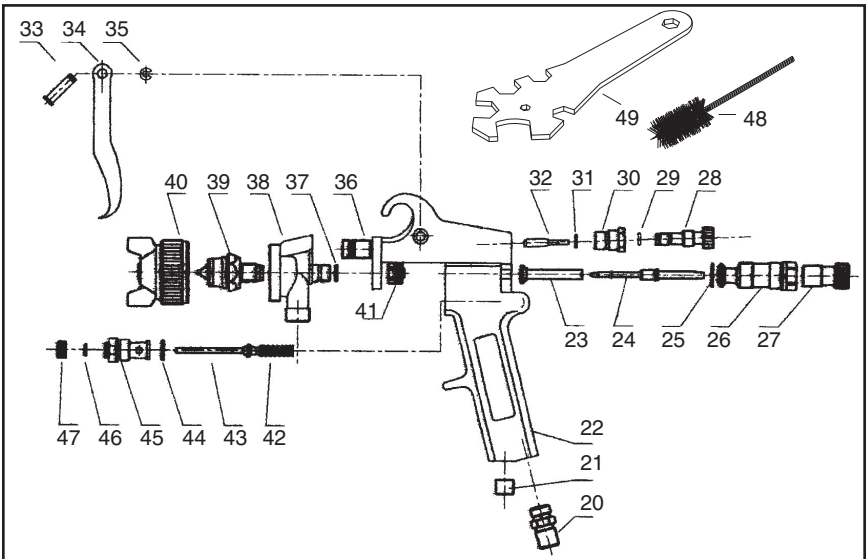

Parts Breakdown

Parts Breakdown

REF	PART #	DESCRIPTION
1	PH7668001	POT BOTTOM
2	PH7668002	CUP
3	PH7668003	FLUID TUBE
4	PH7668004	COVER
5	PH7668005	RUBBER SPECIAL WASHER
6	PH7668006	LATEX JAM
7	PH7668007	COMPRESSION SPRING
8	PH7668008	SPRING RELIEF VALVE
9	PH7668009	PAINT INLET PLUG
10	PH7668010	CENTERPOST
11	PH7668011	FLUID OUTLET
12	PH7668012	SPECIAL NUT
13	PH7668013	NUT HANDLE
14	PH7668014	REGULATOR ASSEMBLY
15	PH7668015	SCREW
16	PH7668016	CHECK VALVE
17	PH7668017	COMPRESSION SPRING
18	PH7668018	SPECIAL WASHER
19	PH7668019	COMBO HOSE
20	PH7668020	AIR INLET PLUG
21	PH7668021	BLOCK
22	PH7668022	GUN BODY
23	PH7668023	DIRECTION PIPE
24	PH7668024	FLUID ADJ. NEEDLE
25	PH7668025	SPECIAL WASHER

REF	PART #	DESCRIPTION
26	PH7668026	FLUID CONTROL SCREW
27	PH7668027	FLUID ADJ. SCREW
28	PH7668028	PATTERN ADJ. SCREW
29	PH7668029	O-RING
30	PH7668030	PATTERN ADJ. KNOB
31	PH7668031	SNAP RETAINER
32	PH7668032	PATTERN ADJ. NEEDLE
33	PH7668033	SNAP RETAINER
34	PH7668034	TRIGGER
35	PH7668035	TRIGGER PIN
36	PH7668036	CONNECT SCREW
37	PH7668037	SPECIAL WASHER
38	PH7668038	HEAD
39	PH7668039	FLUID NOZZLE
40	PH7668040	AIR CAP
41	PH7668041	DIRECTION SCREW
42	PH7668042	SWITCH SPRING
43	PH7668043	SWITCH PIPE
44	PH7668044	SEALING WASHER
45	PH7668045	SWITCH SEAT
46	PH7668046	SPECIAL WASHER
47	PH7668047	SPECIAL NUT
48	PH7668048	BRUSH
49	PH7668049	SERVICE WRENCH