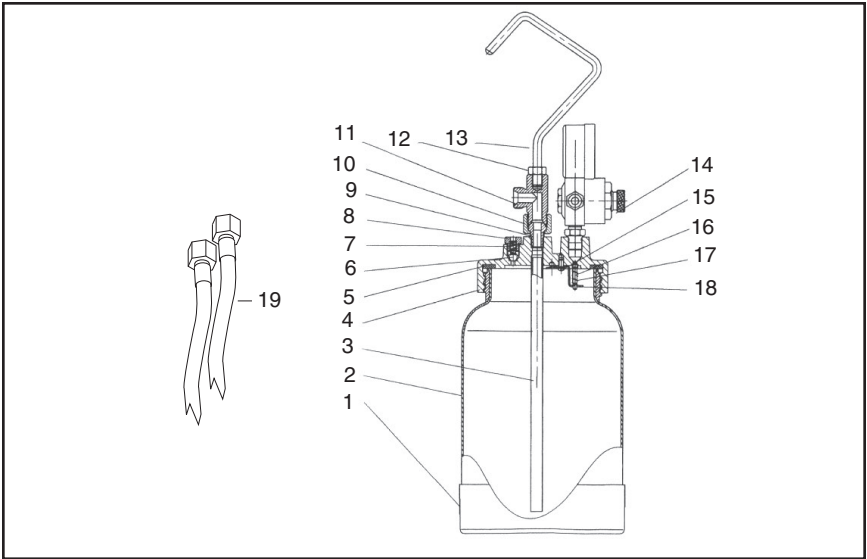

Parts Breakdown

Parts Breakdown

REF	PART #	DESCRIPTION
1	PH7668001	POT BOTTOM
2	PH7668002	CUP
3	PH7668003	FLUID TUBE
4	PH7668004	COVER
5	PH7668005	RUBBER SPECIAL WASHER
6	PH7668006	LATEX JAM
7	PH7668007	COMPRESSION SPRING
8	PH7668008	SPRING RELIEF VALVE
9	PH7668009	PAINT INLET PLUG
10	PH7668010	CENTERPOST
11	PH7668011	FLUID OUTLET
12	PH7668012	SPECIAL NUT
13	PH7668013	NUT HANDLE
14	PH7668014	REGULATOR ASSEMBLY
15	PH7668015	SCREW
16	PH7668016	CHECK VALVE
17	PH7668017	COMPRESSION SPRING
18	PH7668018	SPECIAL WASHER
19	PH7668019	COMBO HOSE
20	PH7668020	AIR INLET PLUG
21	PH7668021	BLOCK
22	PH7668022	GUN BODY
23	PH7668023	DIRECTION PIPE
24	PH7668024	FLUID ADJ. NEEDLE
25	PH7668025	SPECIAL WASHER

REF	PART #	DESCRIPTION
26	PH7668026	FLUID CONTROL SCREW
27	PH7668027	FLUID ADJ. SCREW
28	PH7668028	PATTERN ADJ. SCREW
29	PH7668029	O-RING
30	PH7668030	PATTERN ADJ. KNOB
31	PH7668031	SNAP RETAINER
32	PH7668032	PATTERN ADJ. NEEDLE
33	PH7668033	SNAP RETAINER
34	PH7668034	TRIGGER
35	PH7668035	TRIGGER PIN
36	PH7668036	CONNECT SCREW
37	PH7668037	SPECIAL WASHER
38	PH7668038	HEAD
39	PH7668039	FLUID NOZZLE
40	PH7668040	AIR CAP
41	PH7668041	DIRECTION SCREW
42	PH7668042	SWITCH SPRING
43	PH7668043	SWITCH PIPE
44	PH7668044	SEALING WASHER
45	PH7668045	SWITCH SEAT
46	PH7668046	SPECIAL WASHER
47	PH7668047	SPECIAL NUT
48	PH7668048	BRUSH
49	PH7668049	SERVICE WRENCH