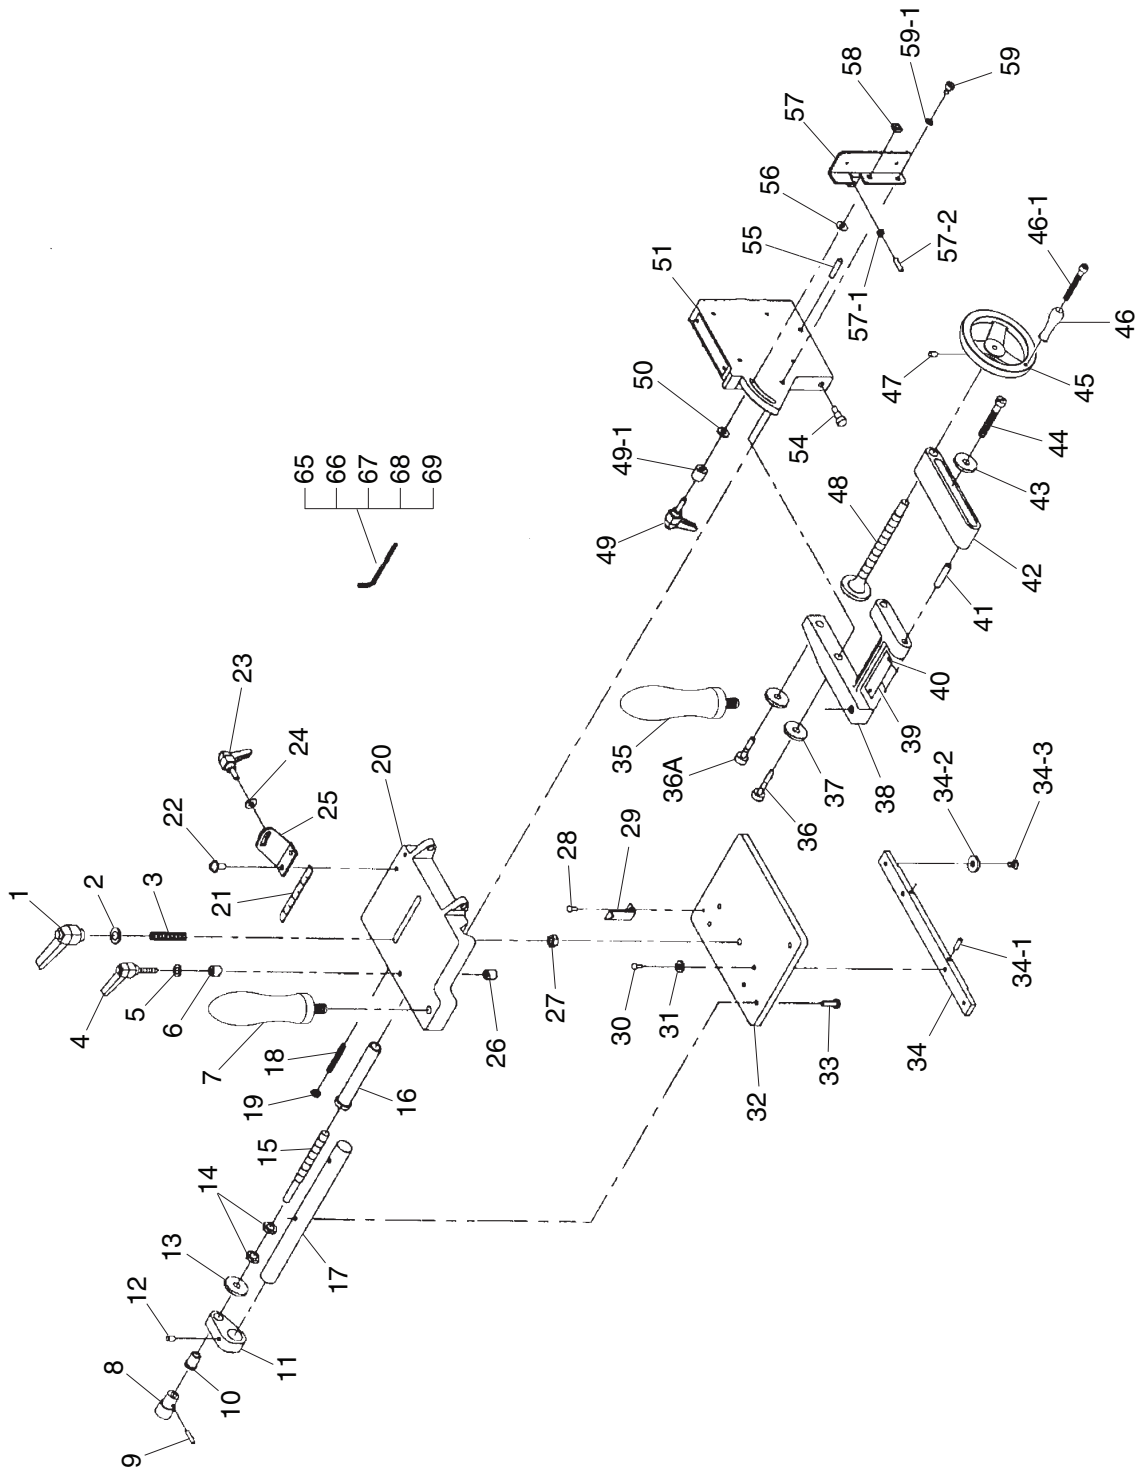

SECTION 6: PARTS

Parts Breakdown

REF	PART #	DESCRIPTION
1	PH7583001	LOCK LEVER M8-1.25
2	PH7583002	SPECIAL WASHER 15/16" OD
3	PSS102M	SET SCREW M8-1.25 X 55
4	PH7583004	LOCK LEVER M6-1 X 28
5	PW03M	FLAT WASHER 6MM
6	PH7583006	LOCK BUSHING
7	PH7583007	HANDLE M10-1.5 X 20
8	PH7583008	KNURLED KNOB 10MM PINNED
9	PRP42M	ROLL PIN 3 X 20
10	PH7583010	BUSHING
11	PH7583011	MICRO-ADJUST COLLAR
12	PSS01M	SET SCREW M6-1 X 10
13	PH7583013	NYLON WASHER 10MM
14	PN02M	HEX NUT M10-1.5
15	PH7583015	THREADED SHAFT M10-1.5 X 116
16	PH7583016	GUIDE BUSHING
17	PH7583017	GUIDE ROD
18	PSS85M	SET SCREW M6-1 X 45
19	PN01M	HEX NUT M6-1
20	PH7583020	SLIDE PLATE
21	PH7583021	SCALE
22	PS09M	PHLP HD SCR M5-.8 X 10
23	PH7583004	LOCK LEVER M6-1 X 28
24	PW03M	FLAT WASHER 6MM
25	PH7583025	BRACKET
26	PH7583026	LOCK BUSHING M6-1
27	PN03M	HEX NUT M8-1.25
28	PS07M	PHLP HD SCR M4-.7 X 8
29	PH7583029	POINTER
30	PSBS05M	BUTTON HD CAP SCR M6-1 X 20
31	PLW03M	LOCK WASHER 6MM
32	PH7583032	BASE PLATE
33	PSBS05M	BUTTON HD CAP SCR M6-1 X 20
34	PH7583034	GUIDE BAR
34-1	PH7583034-1	PILOT SET SCREW M5-.8 X 16
34-2	PH7583034-2	T-SLOT WASHER