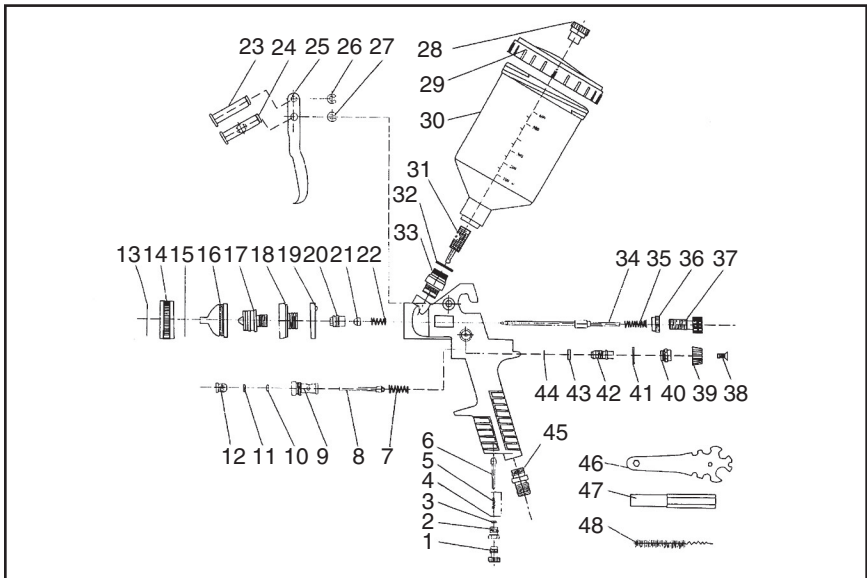

Parts Breakdown H3257

REF PART #	DESCRIPTION
1	PH3257001 AIR ADJUSTMENT SCREW
2	PH3257002 AIR ADJUSTMENT KNOB
3	PH3257003 O-RING
4	PH3257004 WASHER
5	PH3257005 AIR VALVE SPRING
6	PH3257006 AIR INLET VALVE
7	PH3257007 SWITCH SPRING
8	PH3257008 AIR VALVE BODY
9	PH3257009 SWITCH KNOB
10	PH3257010 O-RING
11	PH3257011 PLIABLE WASHER
12	PH3257012 DIRECTION SCREW
13	PH3257013 SPRING
14	PH3257014 NUT
15	PH3257015 FLUID CAP WASHER
16	PH3257016 ATOMIZATION CAP
17	PH3257017 FLUID NOZZLE
18	PH3257018 BAFFLE
19	PH3257019 JOINT WASHER
20	PH3257020 DIRECTION SCREW
21	PH3257021 PAINT NEEDLE WASHER
22	PH3257022 LOCKING SPRING
23	PH3257023 TRIGGER LEVER I
24	PH3257024 TRIGGER LEVER II

REF PART #	DESCRIPTION
25	PH3257025 TRIGGER
26	PH3257026 SNAP RETAINER
27	PH3257027 SNAP RETAINER
28	PH3257028 VENTILATOR HEAD
29	PH3257029 CUP LID
30	PH3257030 CUP
31	PH3257031 FILTER
32	PH3257032 FLUID INLET WASHER
33	PH3257033 FLUID INLET JOINT
34	PH3257034 FLUID ADJ. NEEDLE
35	PH3257035 FLUID NEEDLE SPRING
36	PH3257036 JOINT
37	PH3257037 FLUID ADJUSTMENT KNOB
38	PH3257038 PHILLIPS SCREW
39	PH3257039 PATTERN ADJ. KNOB
40	PH3257040 PATTERN ADJ. HUB
41	PH3257041 WASHER
42	PH3257042 PATTERN ADJ. SCREW
43	PH3257043 O-RING
44	PH3257044 SNAP RETAINER
45	PH3257045 AIR INLET JOINT
46	PH3257046 BAFFLE WRENCH
47	PH3257047 SERVICE WRENCH
48	PH3257048 CLEANING BRUSH