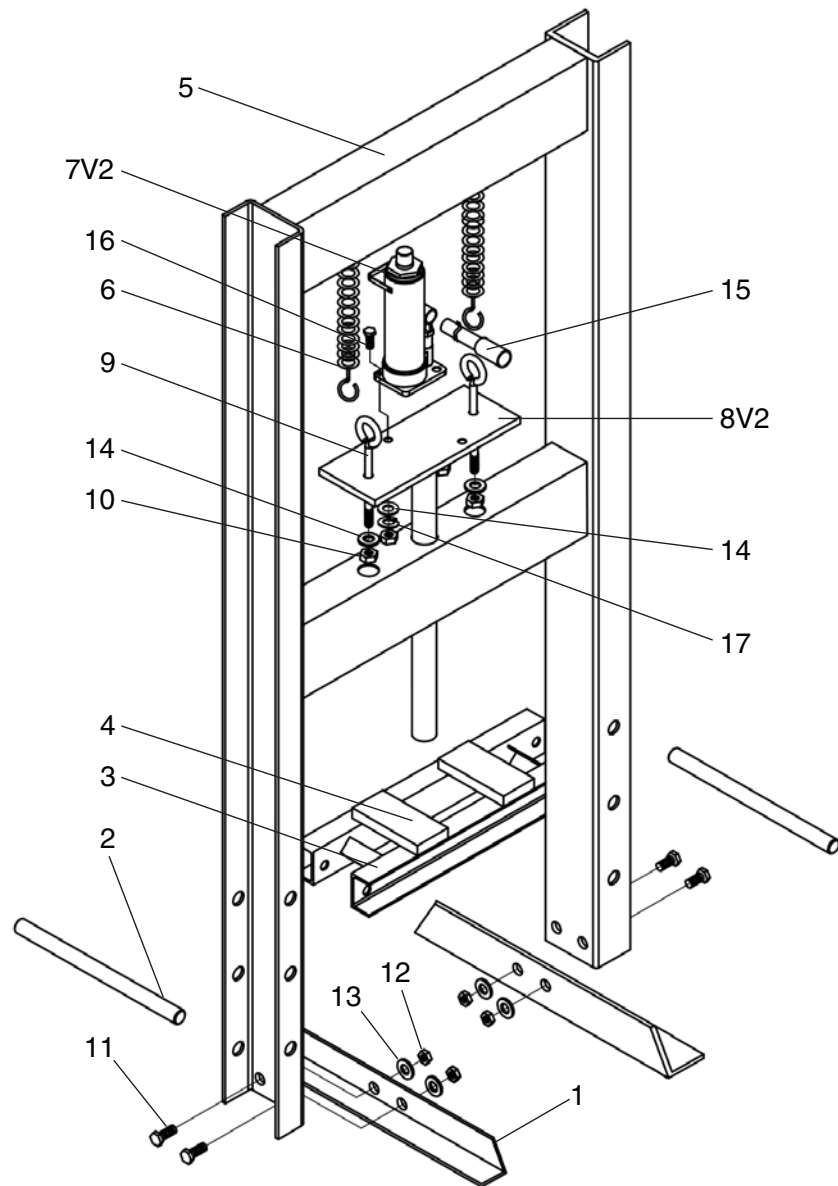

# H2870 Parts Breakdown and List

REF	PART #	DESCRIPTION
1	PH2870001	BASE SUPPORT
2	PH2870002	SUPPORT PIN
3	PH2870003	PRESS BED PLATFORM
4	PH2870004	PRESS BLOCKS
5	PH2870005	FRAME
6	PH2870006	EXTENSION SPRING
7V2	PH2870007V2	BOTTLE JACK V2.05.14
8V2	PH2870008V2	PRESS PLATE V2.05.14
9	PH2870009	EYE BOLT M8-1.25 X 20

REF	PART #	DESCRIPTION
10	PH2870010	HEX NUT M8-1.25
11	PH2870011	HEX BOLT M10-1.5 X 30
12	PH2870012	HEX NUT M10-1.5
13	PH2870013	FLAT WASHER 10MM
14	PH2870014	FLAT WASHER 8MM
15	PH2870015	JACK HANDLE
16	PH2870016	HEX BOLT M8-1.25 X 25
17	PH2870017	LOCK WASHER 8MM