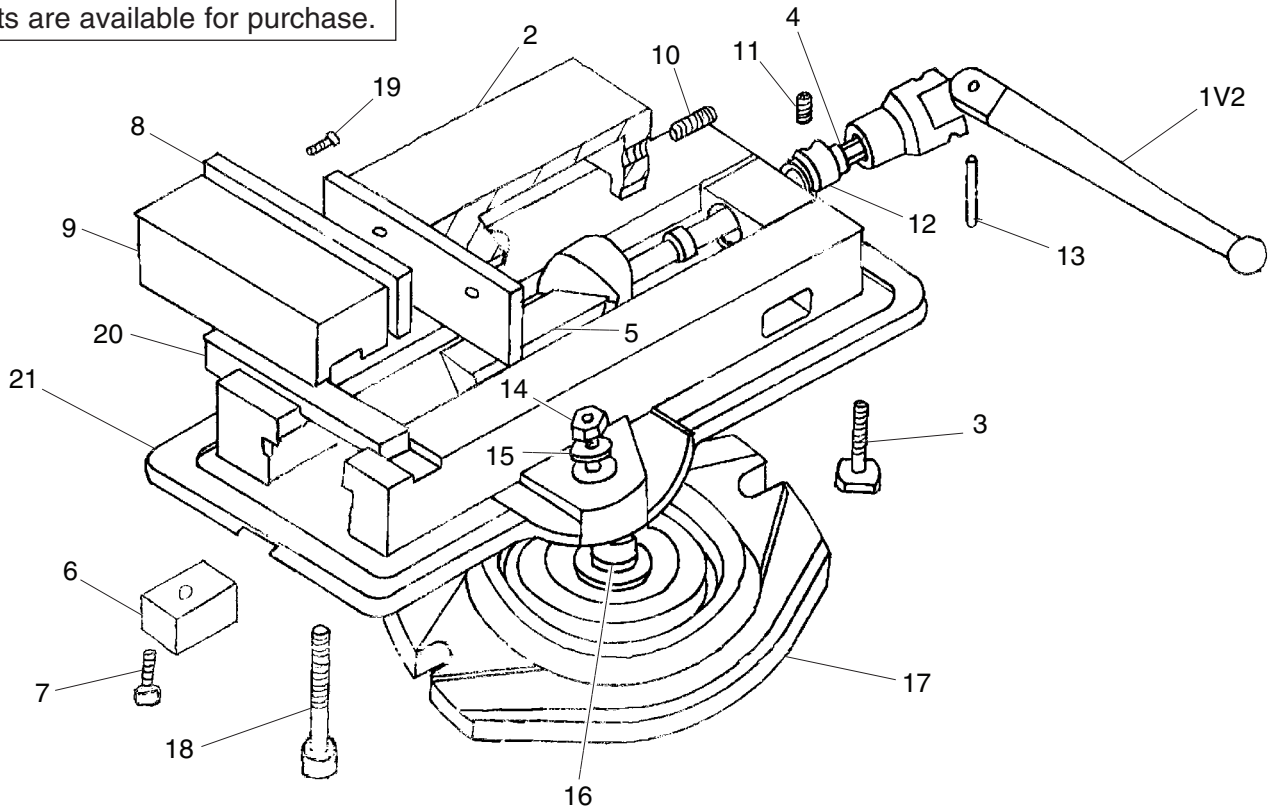

Parts information is provided for service purposes only. Not all parts are available for purchase.

REF	PART #	DESCRIPTION
1V2	P7155001V2	HANDLE 18.50MM V2.04.07
2	P7155002	MOVABLE JAW
3	P7155003	T-BOLT M16-2 X 50
4	P7155004	LEADSCREW
5	P7155005	LEADSCREW BRACKET
6	P7155006	ALIGNMENT BLOCK
7	PCAP130M	CAP SCREW M10-1.5 X 16
8	P7155008	JAW FACE
9	P7155009	FIXED JAW
10	PSS86M	SET SCREW M10-1.5 X 45
11	PSS03M	SET SCREW M6-1 X 8

REF	PART #	DESCRIPTION
12	P7155012	RING BLOCK
13	P7155013	ROLL PIN
14	PN09M	HEX NUT M12-1.75
15	PW06M	FLAT WASHER 12MM
16	P7155016	PIVOT BOLT
17	P7155017	PIVOT BASE
18	PCAP47M	CAP SCREW M10-1.5 X 40
19	PCAP26M	CAP SCREW M6-1 X 12
20	P7155020	KEY
21	P7155021	WISE BASE