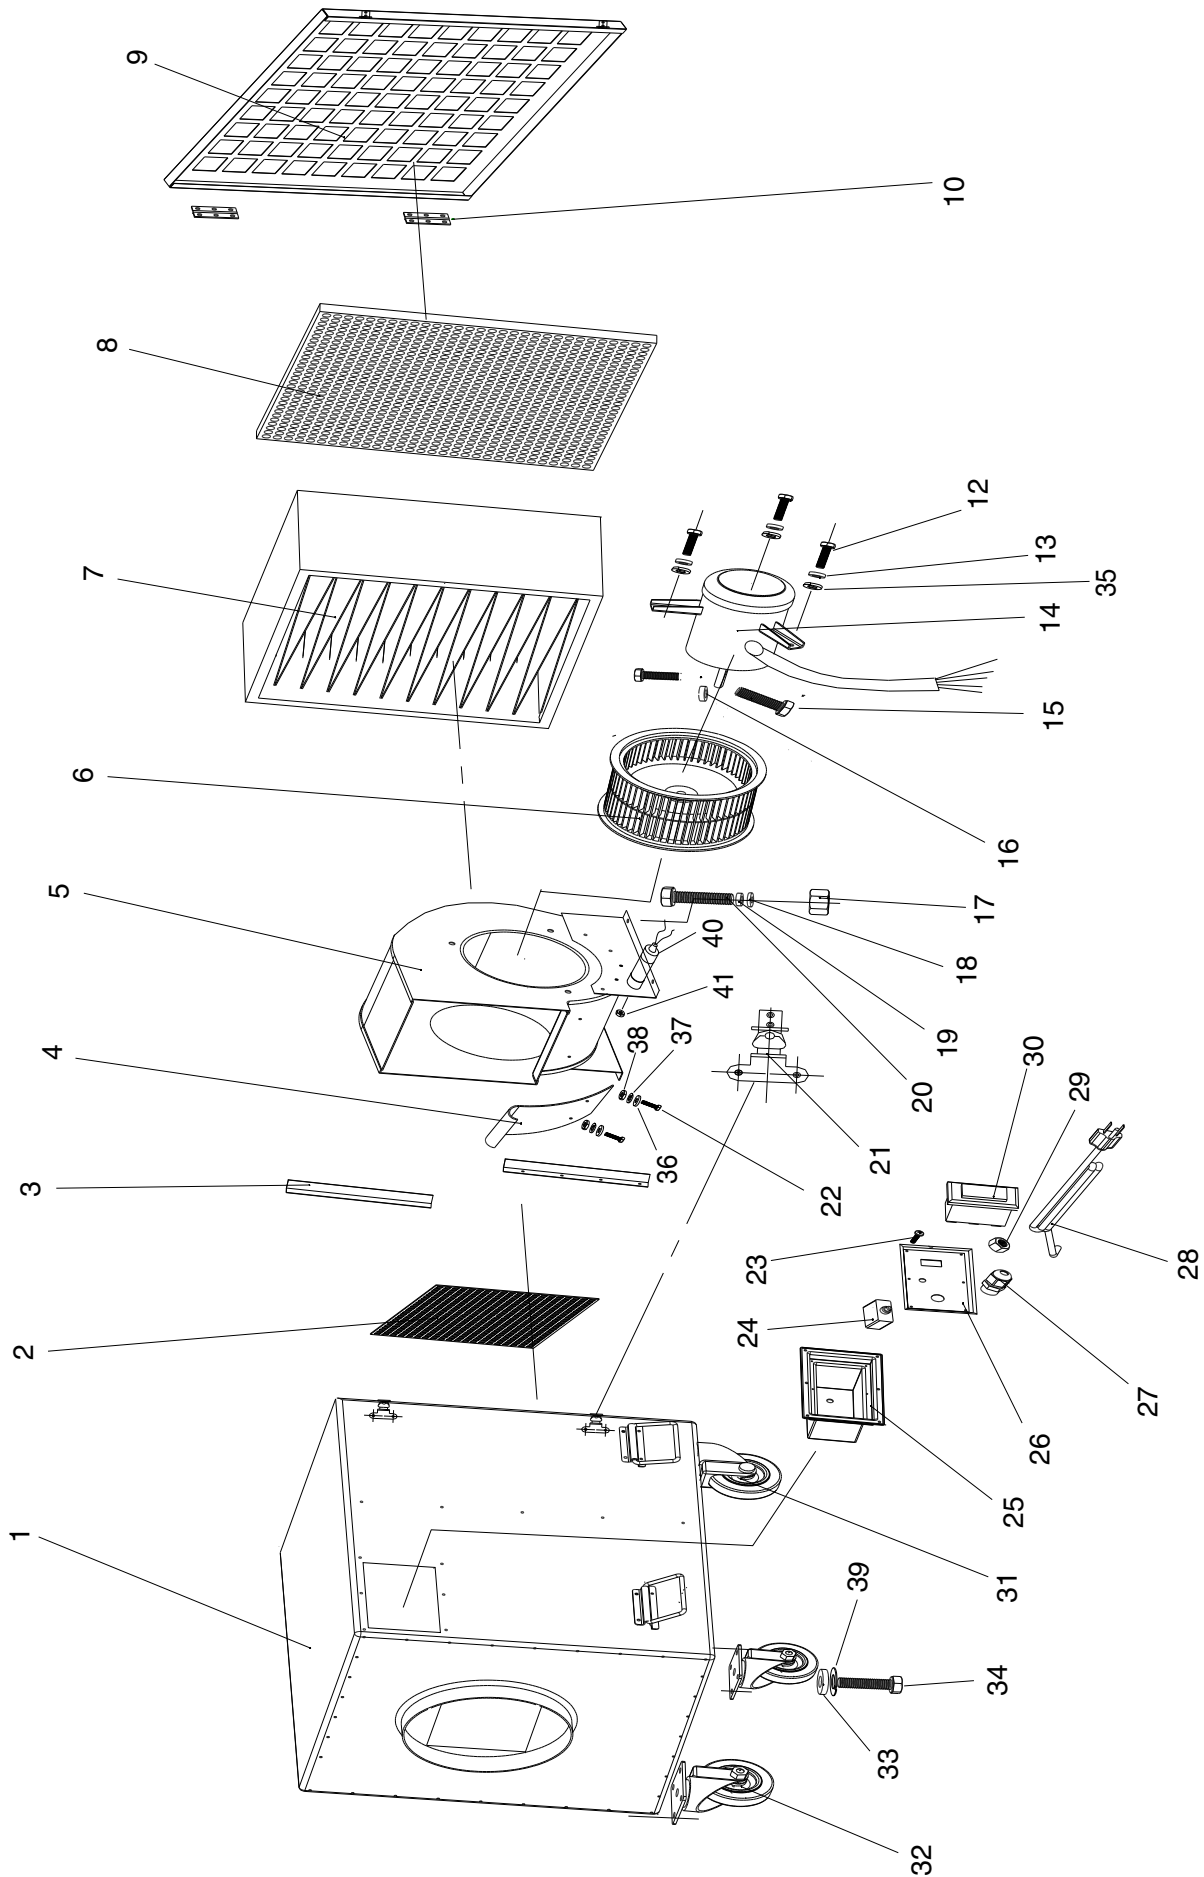

G0573 Parts Breakdown

G0573 Parts List

REF	PART #	DESCRIPTION
1	P0573001	BODY
2	P0573002	STEELY GRATE
3	P0573003	ANGLE IRON
4	P0573004	FAN PLATE
5	P0573005	FAN HOUSING
6	P0573006	FAN BLADE
7	P0573007	PRIMARY FILTER
8	P0573008	PRE-FILTER
9	P0573009	INLET AIR DOOR
10	P0573010	CONNECTOR HINGE
12	PB09M	HEX BOLT M8-1.25 X 20
13	PW01M	FLAT WASHER 8MM
14	P0573014	MOTOR
15	PB09M	HEX BOLT M8-1.25 X 20
16	PN03M	HEX NUT M8-1.25
17	PN03M	HEX NUT M8-1.25
18	PW01M	FLAT WASHER 8MM
19	PLW04M	LOCK WASHER 8MM
20	PB07M	HEX BOLT M8-1.25 X 25
21	P0573021	DOOR LATCH

REF	PART #	DESCRIPTION
22	PS21M	PHLP HD SCR M4-.7 X 15
23	PHTEK5M	TAP SCREW M4.2 X 12
24	P0573024	FUSE
25	P0573025	SWITCH BOX
26	P0573026	SWITCH PLATE
27	P0573027	STRAIN RELIEF M20 X 1.5
28	P0573028	POWER CORD W/ PLUG
29	PN02M	HEX NUT M10-1.5
30	P0573030	SWITCH
31	P0573031	CASTER
32	P0573032	SKID CASTER
33	PW03M	FLAT WASHER 6MM
34	PB83M	HEX BOLT M6-1 X 16
35	PLW04M	LOCK WASHER 8MM
36	PW03	FLAT WASHER #10
37	PLW03	LOCK WASHER #10
38	PN04M	HEX NUT M4-.7
39	PLW03M	LOCK WASHER 6MM
40	P0573040	CAPACITOR 35 MFD 400 VAC
41	PN03M	HEX NUT M8-1.25