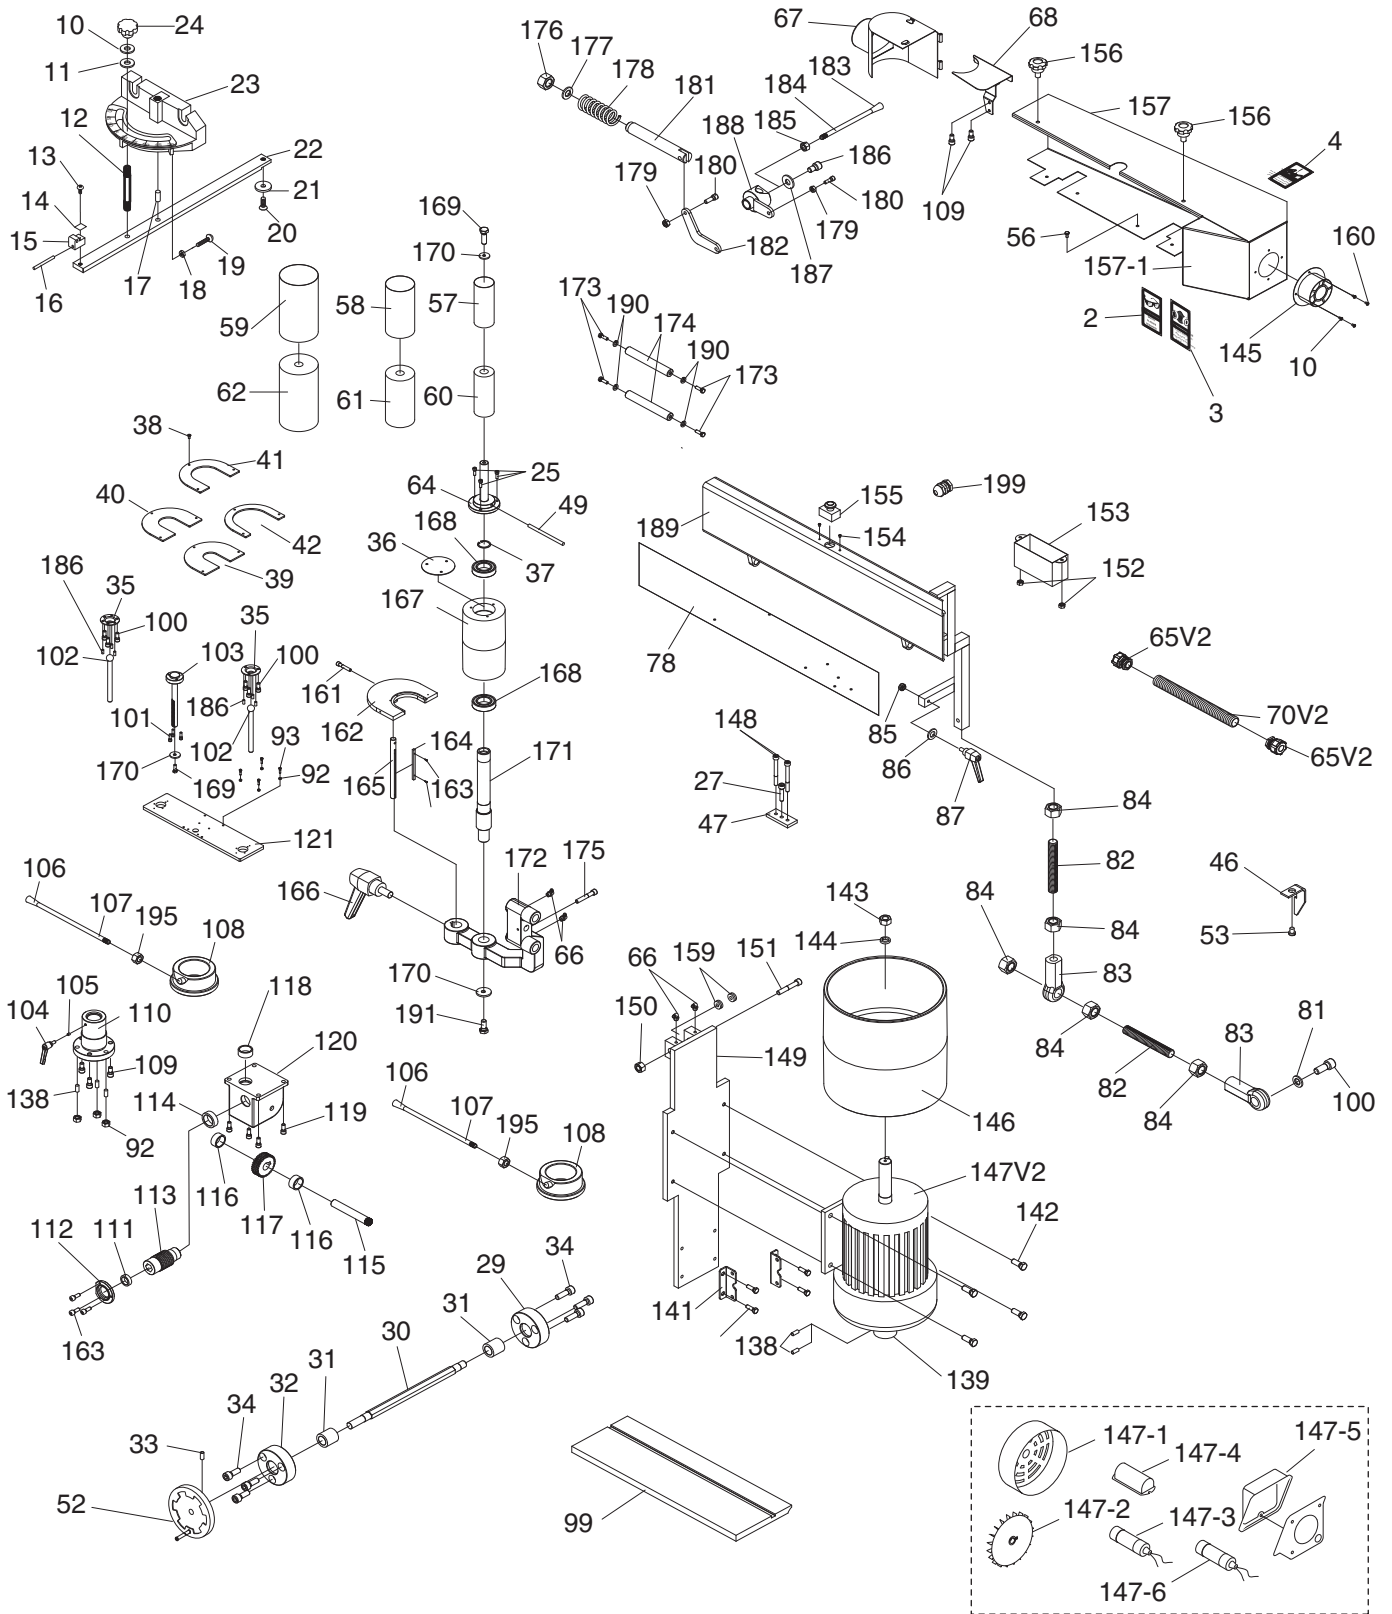

G0564 Breakdown

G0564 Breakdown

G0564 Parts List

REF	PART #	DESCRIPTION
1	P0564001	ELECTRICITY 1.4W X 1.2H
2	P0564002	SAFETY GLASSES 2W X 3.3H V1
3	P0564003	RESPIRATOR 3.3W X 2H
4	P0564004	DISCONNECT LABEL
5	P0564005	MODEL NUMBER LABEL
6	P0564006	LOGO PLATE
7	P0564007	READ MANUAL LABEL
8V2	P0564008V2	MACHINE ID LABEL CSA V2.10.11
9	P0564009	DOOR W/LATCH
10	P0564010	FLAT WASHER 1/4
11	P0564011	WASHER 1/4 PLASTIC
12	P0564012	STUD 1/4-20 X 1-1/4
13	P0564013	PHLP HD SCR 10-24 X 1/4
14	P0564014	POINTER PLATE
15	P0564015	POINTER BODY
16	P0564016	STOP SHAFT
17	P0564017	PIVOT PIN
18	P0564018	HEX NUT 10-24
19	P0564019	PHLP HD SCR 10-24 X 3/4
20	P0564020	FLAT HD SCR 10-24 X 3/8
21	P0564021	T-SLOT WASHER
22	P0564022	MITER BAR
23	P0564023	MITER GAUGE BODY
24	P0564024	FEMALE KNOB 1/4-20
25	P0564025	CAP SCREW M5-.8 X 16
26	P0564026	PHLP HD SCR 10-24 X 3/4
27	P0564027	CAP SCREW 5/16-18 X 1-1/4
28	P0564028	HEX NUT 1/4-20
29	P0564029	HEX SPINDLE BACK COVER
30	P0564030	HEX SPINDLE
31	P0564031	SLEEVE
32	P0564032	HEX SPINDLE FRONT COVER
33	P0564033	SET SCREW 5/16-18 X 1/2
34	P0564034	CAP SCREW M6-1 X 16
35	P0564035	TABLE MOUNTING BRACKET
36	P0564036	IDLER ROLLER COVER
37	P0564037	EXT RETAINING RING 25MM
38	P0564038	FLAT HD SCR 10-24 X 3/8
39	P0564039	TABLE INSERT 1-1/2
40	P0564040	TABLE INSERT 2-1/2
41	P0564041	TABLE INSERT 3
42	P0564042	TABLE INSERT 4
43	P0564043	HEX WRENCH 5MM
44	P0564044	HEX WRENCH 6MM
45	P0564045	WOOD BOARD 25 X 395 X 457
46	P0564046	POINTER
47	P0564047	PLATE 70 X 31.7 X 5/16
48	P0564048	WRENCH 10 X 12MM OPEN-ENDS
49	P0564049	ROD
50	P0564050	TABLE ADJUSTMENT LABEL
51	P0564051	ROTATION LABEL
52	P0564052	HANDWHEEL
53	P0564053	PHLP HD SCR 10-24 X 3/8