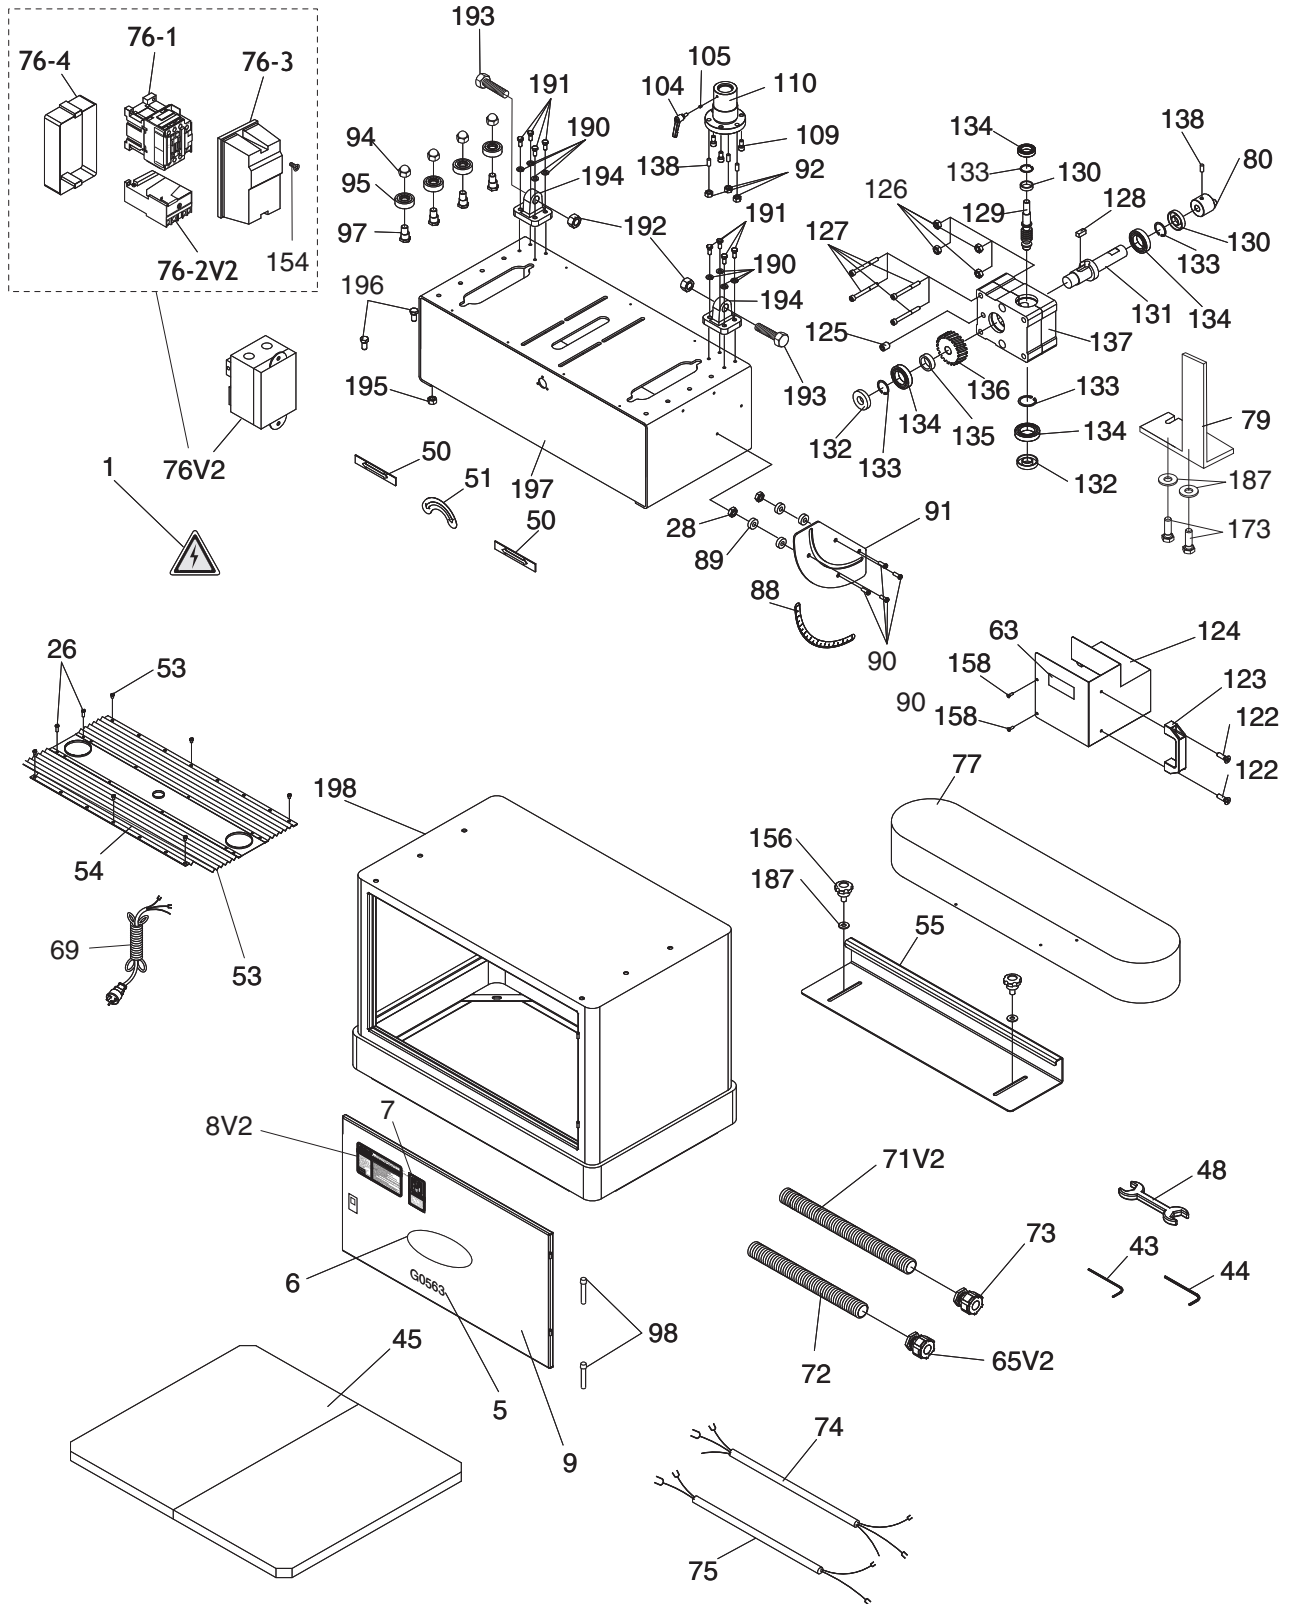

G0564 Breakdown

G0564 Breakdown

G0564 Parts List

REF	PART #	DESCRIPTION
1	P0564001	ELECTRICITY 1.4W X 1.2H
2	P0564002	SAFETY GLASSES 2W X 3.3H V1
3	P0564003	RESPIRATOR 3.3W X 2H
4	P0564004	DISCONNECT LABEL
5	P0564005	MODEL NUMBER LABEL
6	P0564006	LOGO PLATE
7	P0564007	READ MANUAL LABEL
8V2	P0564008V2	MACHINE ID LABEL CSA V2.10.11
9	P0564009	DOOR W/LATCH
10	P0564010	FLAT WASHER 1/4
11	P0564011	WASHER 1/4 PLASTIC
12	P0564012	STUD 1/4-20 X 1-1/4
13	P0564013	PHLP HD SCR 10-24 X 1/4
14	P0564014	POINTER PLATE
15	P0564015	POINTER BODY
16	P0564016	STOP SHAFT
17	P0564017	PIVOT PIN
18	P0564018	HEX NUT 10-24
19	P0564019	PHLP HD SCR 10-24 X 3/4
20	P0564020	FLAT HD SCR 10-24 X 3/8
21	P0564021	T-SLOT WASHER
22	P0564022	MITER BAR
23	P0564023	MITER GAUGE BODY
24	P0564024	FEMALE KNOB 1/4-20
25	P0564025	CAP SCREW M5-.8 X 16
26	P0564026	PHLP HD SCR 10-24 X 3/4
27	P0564027	CAP SCREW 5/16-18 X 1-1/4
28	P0564028	HEX NUT 1/4-20
29	P0564029	HEX SPINDLE BACK COVER
30	P0564030	HEX SPINDLE
31	P0564031	SLEEVE
32	P0564032	HEX SPINDLE FRONT COVER
33	P0564033	SET SCREW 5/16-18 X 1/2
34	P0564034	CAP SCREW M6-1 X 16
35	P0564035	TABLE MOUNTING BRACKET
36	P0564036	IDLER ROLLER COVER
37	P0564037	EXT RETAINING RING 25MM
38	P0564038	FLAT HD SCR 10-24 X 3/8
39	P0564039	TABLE INSERT 1-1/2
40	P0564040	TABLE INSERT 2-1/2
41	P0564041	TABLE INSERT 3
42	P0564042	TABLE INSERT 4
43	P0564043	HEX WRENCH 5MM
44	P0564044	HEX WRENCH 6MM
45	P0564045	WOOD BOARD 25 X 395 X 457
46	P0564046	POINTER
47	P0564047	PLATE 70 X 31.7 X 5/16
48	P0564048	WRENCH 10 X 12MM OPEN-ENDS
49	P0564049	ROD
50	P0564050	TABLE ADJUSTMENT LABEL
51	P0564051	ROTATION LABEL
52	P0564052	HANDWHEEL
53	P0564053	PHLP HD SCR 10-24 X 3/8